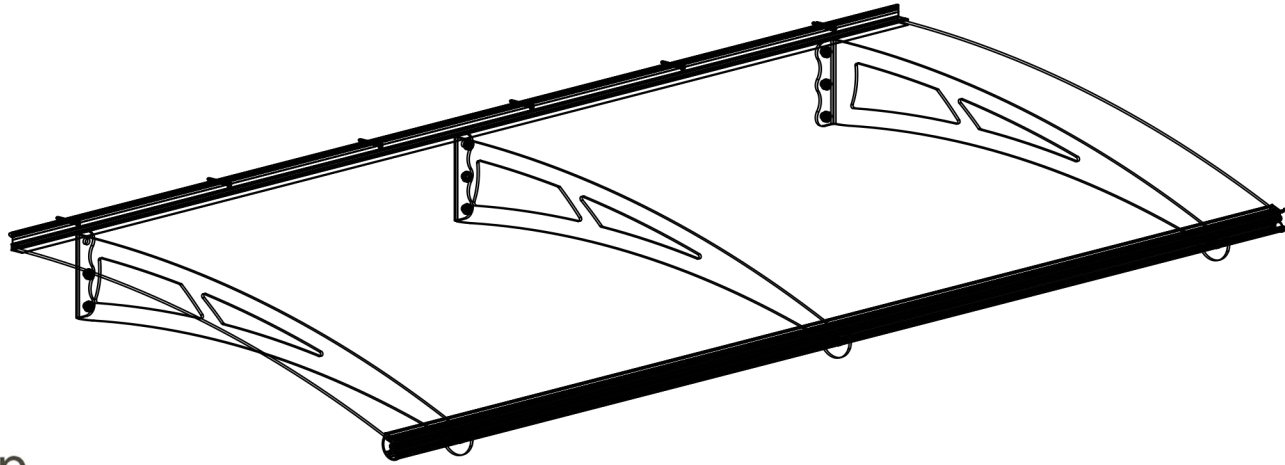

Walbrook 4100 Over Door Canopy

Approx. Dim.

Width: 412cm (13ft 6ins), Depth: 91.5cm (3ft), Height: 17.5cm (7ins)

 **Wind Resistance**
120 km/hr
75 ml/hr

 **Snow Load**
150 kg/m²
35 lbs/ft²

the
canopyshop

T: 0345 241 7182

E: sales@thecanopyshop.co.uk

W: www.thecanopyshop.co.uk

**EXTENDABLE
PRODUCT**

CE
EN 14963:2006
Year of affix: 16

Extending the Door Cover Aquila 2050 / Capella 2050

2.05m / 6'9"

Index

2.05m / 6'9"

Canopy Connector Kit
0.01m / 0.4"

4.11m / 13'7"

Door Cover

Attention!

Please read these instructions carefully before you start to assemble this product.
Please carry out the steps in the order set out in these instructions.
Keep these instructions in a safe place for future reference.