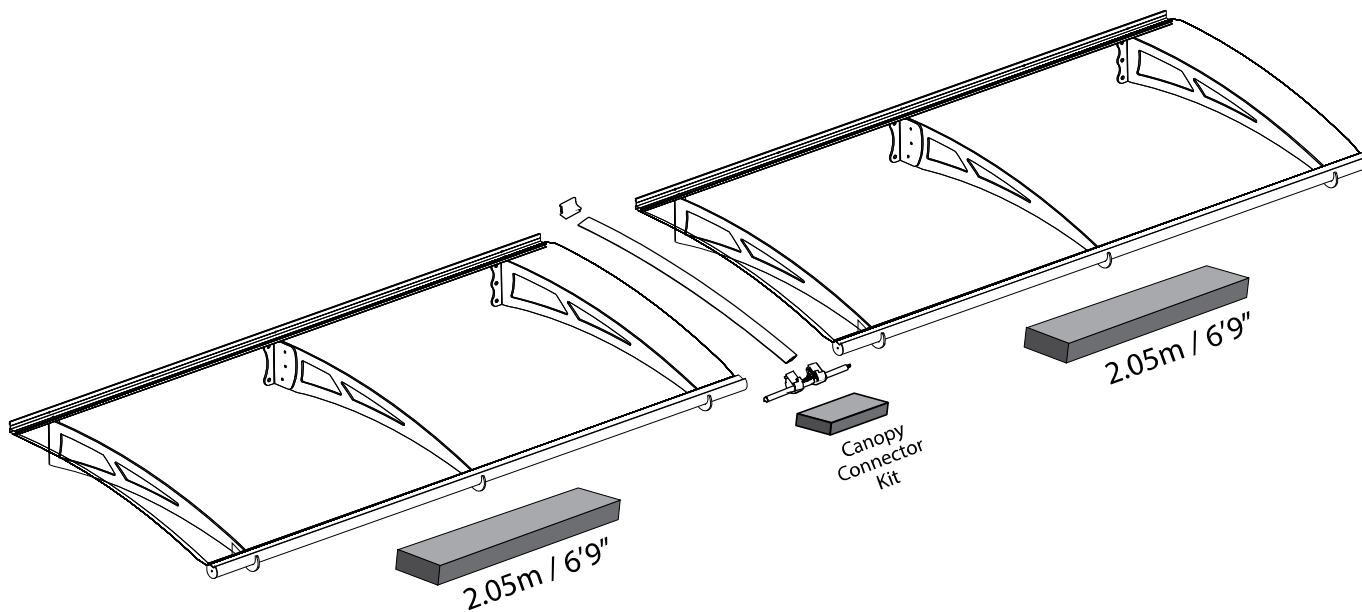

Walbrook 4100 Over Door Canopy

Approx. Dim.

Width: 412cm (13ft 6ins), Depth: 91.5cm (3ft), Height: 17.5cm (7ins)

 **Wind Resistance**
120 km/hr
75 ml/hr

 **Snow Load**
150 kg/m²
35 lbs/ft²

the
canopyshop

T: 0345 241 7182

E: sales@thecanopyshop.co.uk

W: www.thecanopyshop.co.uk

**EXTENDABLE
PRODUCT**

CE
EN 14963:2006
Year of affix: 16

Extending the Door Cover Aquila 2050 / Capella 2050

2.05m / 6'9"

Index

2.05m / 6'9"

Canopy Connector Kit
0.01m / 0.4"

4.11m / 13'7"

Door Cover

Attention!

Please read these instructions carefully before you start to assemble this product.
Please carry out the steps in the order set out in these instructions.
Keep these instructions in a safe place for future reference.