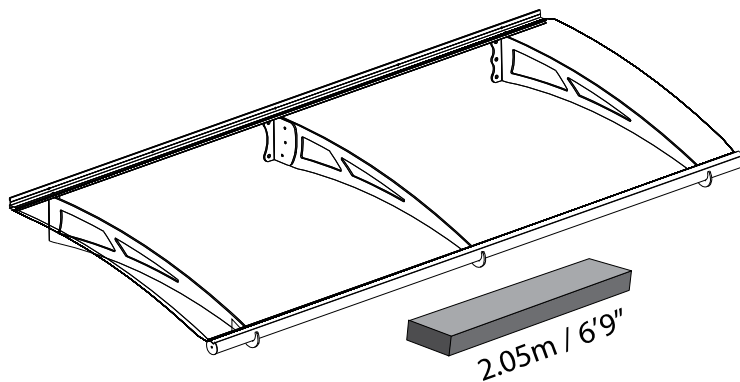

Walbrook 4100 Over Door Canopy

Approx. Dim.

Width: 412cm (13ft 6ins), Depth: 91.5cm (3ft), Height: 17.5cm (7ins)

 **Wind Resistance**
120 km/hr
75 ml/hr

 **Snow Load**
150 kg/m²
35 lbs/ft²

the
canopyshop

T: 0345 241 7182

E: sales@thecanopyshop.co.uk

W: www.thecanopyshop.co.uk

**EXTENDABLE
PRODUCT**

CE
EN 14963:2006
Year of affix: 16

Extending the Door Cover Aquila 2050 / Capella 2050

2.05m / 6'9"

Index

2.05m / 6'9"

Canopy Connector Kit
0.01m / 0.4"

4.11m / 13'7"

Door Cover

Attention!

Please read these instructions carefully before you start to assemble this product.
Please carry out the steps in the order set out in these instructions.
Keep these instructions in a safe place for future reference.